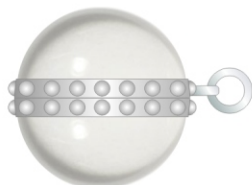

ROSE QUARTZ

AMETHYST

WITH DETACHABLE INSERTS
OR INSERT OPTION IDEAS

LUCK

LOVE

ST. CHRISTOPHER

BEST MUM,
NAN ETC.

PET
LOVER

FAMILY
TREE

FLUTTER
BUTERFLY

PERSONALISED
INITIAL

LOTS OF
LOVE
(2 TONE)

MESSAGE AROUND BEZEL

CLOSED
FRONT VIEW

CLOSED
SIDE VIEW

CLOSED
FRONT VIEW

CLOSED
SIDE VIEW

PATTERN AROUND BEZEL

CLOSED
FRONT VIEW

CLOSED
SIDE VIEW

CLOSED
FRONT VIEW

CLOSED
SIDE VIEW

RAISED

ENGRAVED

KeepSAFE

to keep you close. to keep you safe

CLOSED
FRONT VIEW

CLOSED
SIDE VIEW

OPEN
TO SHOW HINGED
HEART INSERT

OPEN
TO SHOW HINGED
HEART INSERT