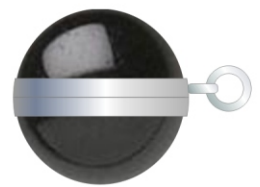

CLOSED
SIDE VIEW