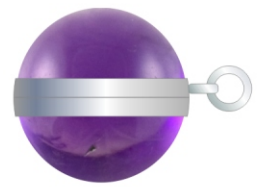

Concept architected for alternative shapes, Heart, Oval etc.

ACRYLIC BALL LOCKET CONCEPT
AS IS

CLOSED
FRONT VIEW

CLOSED
SIDE VIEW

OPEN

ACRYLIC BALL LOCKET CONCEPT
WITH HEART INSERT

CLOSED
FRONT VIEW

CLOSED
SIDE VIEW

OPEN
TO SHOW HINGED
HEART INSERT

OPEN
TO SHOW HINGED
HEART INSERT

COLOURED ACRYLIC STONE OPTIONS

CLOSED
FRONT VIEW

CLOSED
SIDE VIEW

CLOSED
FRONT VIEW

CLOSED
SIDE VIEW

CLOSED
FRONT VIEW

CLOSED
SIDE VIEW

CLOSED
FRONT VIEW

CLOSED
SIDE VIEW

OR WITH GEMSTONE CABOCHON

CLOSED
FRONT VIEW

CLOSED
SIDE VIEW

CLOSED
FRONT VIEW

CLOSED
SIDE VIEW

ROSE QUARTZ

AMETHYST

WITH DETACHABLE INSERTS
OR INSERT OPTION IDEAS

LUCK

LOVE

ST. CHRISTOPHER

BEST MUM,
NAN ETC.

PET
LOVER