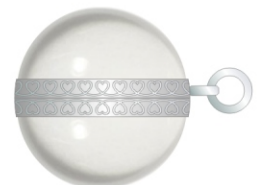

OPEN
TO SHOW HINGED
HEART INSERT

OPEN
TO SHOW HINGED
HEART INSERT

COLOURED ACRYLIC STONE OPTIONS

CLOSED
FRONT VIEW

CLOSED
SIDE VIEW

CLOSED
FRONT VIEW

CLOSED
SIDE VIEW

CLOSED
FRONT VIEW

CLOSED
SIDE VIEW

PATTERN AROUND BEZEL

CLOSED
FRONT VIEW

CLOSED
SIDE VIEW

CLOSED
FRONT VIEW

CLOSED
SIDE VIEW

RAISED

ENGRAVED

KeepSAFE

to keep you close. to keep you safe

CLOSED
FRONT VIEW

CLOSED
SIDE VIEW

OPEN
TO SHOW HINGED
HEART INSERT

OPEN
TO SHOW HINGED
HEART INSERT