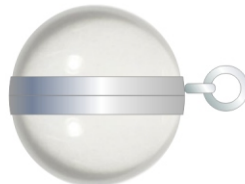

CLOSED
SIDE VIEW