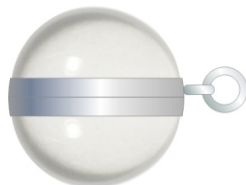

CLOSED
SIDE VIEW